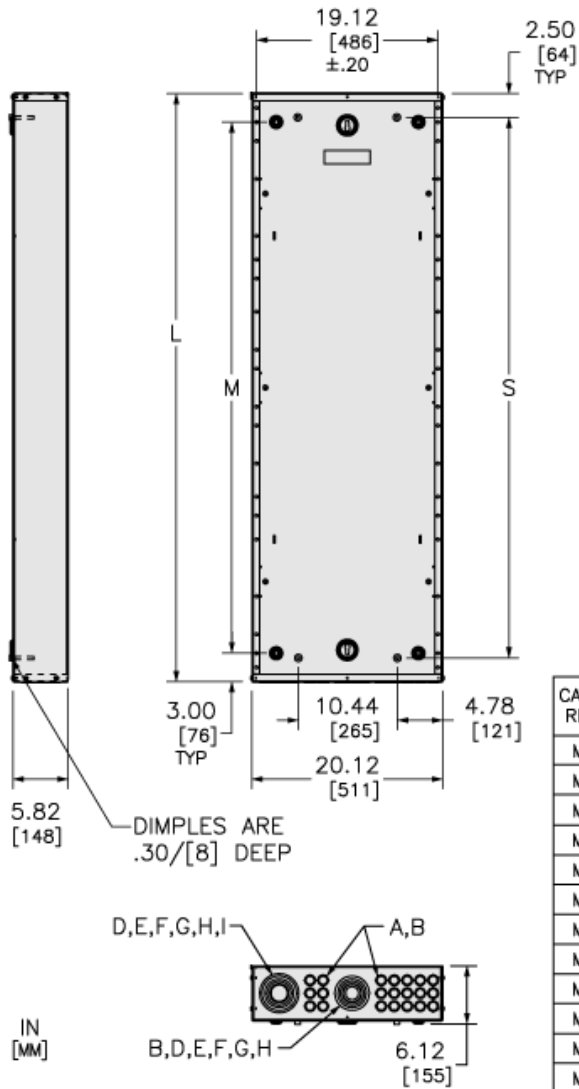

### Complementary

Material	Steel
Height	68 in (1727.20 mm)
Width	20 in (508.00 mm)
Depth	5.75 in (146.05 mm)

### Packing Units

Package 1 Height	0.50 ft (0.152 m)
Package 1 width	1.68 ft (0.511 m)
Package 1 Length	5.68 ft (1.730 m)

\* Price is "List Price" and may be subject to a trade discount – check with your local distributor or retailer for actual price.

**Contractual warranty**

Warranty	18 months
----------	-----------

Approximate Dimensions

KNOCKOUTS				
SYMBOL	CONDUIT SIZE		KNOCKOUT DIA	
	IN	MM	IN	MM
A	.50	13	.88	22
B	.75	19	1.12	28
D	1.25	32	1.75	44
E	1.50	38	2.00	51
F	2.00	51	2.50	64
G	2.50	64	3.00	76
H	3.00	76	3.62	92
I	3.50	89	4.12	105

CATALOG REF NO	L		S		M	
	IN	MM	IN	MM	IN	MM
MH26	26.00	660	21.00	533	20.00	508
MH32	32.00	813	27.00	686	26.00	660
MH38	38.00	965	33.00	838	32.00	813
MH44	44.00	1118	39.00	991	38.00	965
MH50	50.00	1270	45.00	1143	44.00	1118
MH56	56.00	1422	51.00	1295	50.00	1270
MH62	62.00	1575	57.00	1448	56.00	1422
MH68	68.00	1727	63.00	1600	62.00	1575
MH74	74.00	1880	69.00	1753	68.00	1727
MH80	80.00	2032	75.00	1905	74.00	1880
MH86	86.00	2184	81.00	2057	80.00	2032
MH92	92.00	2337	87.00	2210	86.00	2184